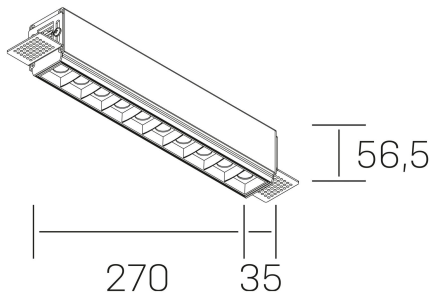

**n ses**  
K51300.03.TR.BK-BK.15.ST.9.30

#### GENERAL DETAILS

INSTALLATION	Trimless
FINISHES ALUMINIUM	Black-Black
LIGHT DIRECTION	Fixed
BEAM ANGLE	15°
INT/EXT IP DEGREE	IP20
MATERIAL	Aluminum
IK DEGREE	IK 6
UTILIZATION	Indoor
WARRANTY	3 years

#### GENERAL DIMENSIONS

DIMENSIONS	270×35 mm
CUT OUT	275×70 mm
HEIGHT	h 56.5 mm
DIMENSIONES DE EMBALAJE	325 × 80 × 85 mm
PESO NETO	86

\*Please might expect a max.15% figure reduction in finishes other than white