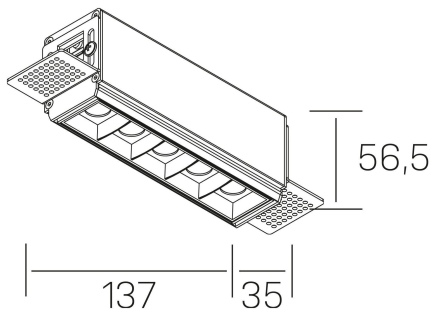

#### GENERAL DETAILS

INSTALLATION	Trimless
FINISHES ALUMINIUM	Black-White
LIGHT DIRECTION	Fixed
BEAM ANGLE	15°
INT/EXT IP DEGREE	IP20
MATERIAL	Aluminum
IK DEGREE	IK 6
UTILIZATION	Indoor
WARRANTY	3 years

#### GENERAL DIMENSIONS

DIMENSIONS	137×35 mm
CUT OUT	143×70 mm
HEIGHT	h 56.5 mm
DIMENSIONES DE EMBALAJE	190 × 80 × 85 mm
PESO NETO	48

\*Please might expect a max.15% figure reduction in finishes other than white