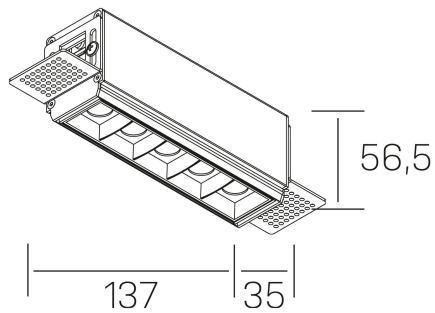

nses
K51300.02.TR.BK-BK.45.ST.9.30

GENERAL DETAILS

INSTALLATION	Trimless
FINISHES ALUMINIUM	Black-Black
LIGHT DIRECTION	Fixed
BEAM ANGLE	45°
INT/EXT IP DEGREE	IP20
MATERIAL	Aluminum
IK DEGREE	IK 6
UTILIZATION	Indoor
WARRANTY	3 years

ELECTRICAL DETAILS

LAMP	LED
POWER	10W
COLOUR TEMPERATURE	2700K
LUMINOUS FLUX	835 Lm
EFFICACY DIMMING	70 Lm/W
DIMABLE	No Dim
DRIVER	Remote
CLASS PROTECTION	II
COLOUR RENDERING INDEX	CRI>90
VOLTAGE	220-240 V
FRECUENCIA	50-60 Hz
CURRENT INTENSITY	700 mA
LIFE TIME	50.000 h

GENERAL DIMENSIONS

DIMENSIONS	137×35 mm
CUT OUT	143×70 mm
HEIGHT	h 56.5 mm
DIMENSIONES DE EMBALAJE	190 × 80 × 85 mm
PESO NETO	48

*Please might expect a max.15% figure reduction in finishes other than white