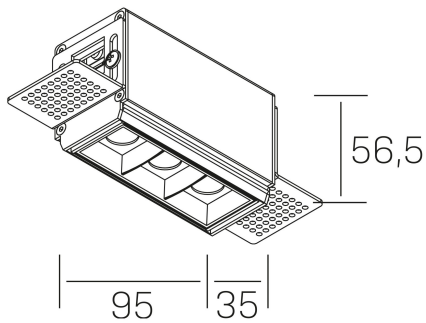

## GENERAL DETAILS

|                    |             |
|--------------------|-------------|
| INSTALLATION       | Trimless    |
| FINISHES ALUMINIUM | Black-Black |
| LIGHT DIRECTION    | Fixed       |
| BEAM ANGLE         | 45°         |
| INT/EXT IP DEGREE  | IP20        |
| MATERIAL           | Aluminum    |
| IK DEGREE          | IK 6        |
| UTILIZATION        | Indoor      |
| WARRANTY           | 3 years     |

## GENERAL DIMENSIONS

|                         |                  |
|-------------------------|------------------|
| DIMENSIONS              | 95×35 mm         |
| CUT OUT                 | 100×70 mm        |
| HEIGHT                  | h 56.5 mm        |
| DIMENSIONES DE EMBALAJE | 190 × 80 × 85 mm |
| PESO NETO               | 38               |