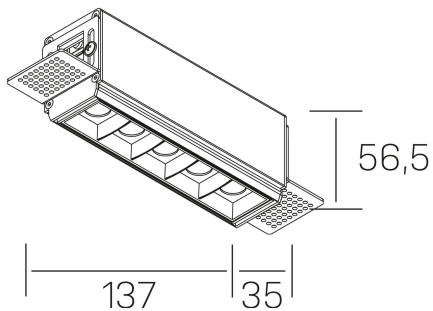

nses
K51300.02.TR.WH-BK.45.ST.9.40

GENERAL DETAILS

INSTALLATION	Trimless
FINISHES ALUMINIUM	Black-White
LIGHT DIRECTION	Fixed
BEAM ANGLE	45°
INT/EXT IP DEGREE	IP20
MATERIAL	Aluminum
IK DEGREE	IK 6
UTILIZATION	Indoor
WARRANTY	3 years

GENERAL DIMENSIONS

DIMENSIONS	137×35 mm
CUT OUT	143×70 mm
HEIGHT	h 56.5 mm
DIMENSIONES DE EMBALAJE	190 × 80 × 85 mm
PESO NETO	48

*Please might expect a max.15% figure reduction in finishes other than white