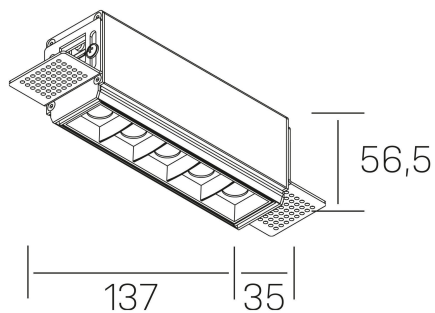

## GENERAL DETAILS

INSTALLATION	Trimless
FINISHES ALUMINIUM	Black-White
LIGHT DIRECTION	Fixed
BEAM ANGLE	15°
INT/EXT IP DEGREE	IP20
MATERIAL	Aluminum
IK DEGREE	IK 6
UTILIZATION	Indoor
WARRANTY	3 years

## GENERAL DIMENSIONS

DIMENSIONS	137×35 mm
CUT OUT	143×70 mm
HEIGHT	h 56.5 mm
DIMENSIONES DE EMBALAJE	190 × 80 × 85 mm
PESO NETO	48

\*Please might expect a max.15% figure reduction in finishes other than white