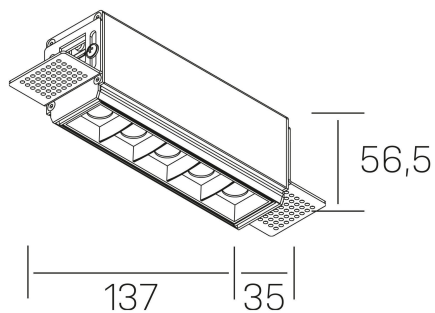

nses
K51300.02.TR.WH-BK.15.ST.9.30.D1

GENERAL DETAILS

INSTALLATION	Trimless
FINISHES ALUMINIUM	Black-White
LIGHT DIRECTION	Fixed
BEAM ANGLE	15°
INT/EXT IP DEGREE	IP20
MATERIAL	Aluminum
IK DEGREE	IK 6
UTILIZATION	Indoor
WARRANTY	3 years

GENERAL DIMENSIONS

DIMENSIONS	137×35 mm
CUT OUT	143×70 mm
HEIGHT	h 56.5 mm
DIMENSIONES DE EMBALAJE	190 × 80 × 85 mm
PESO NETO	48

*Please might expect a max.15% figure reduction in finishes other than white