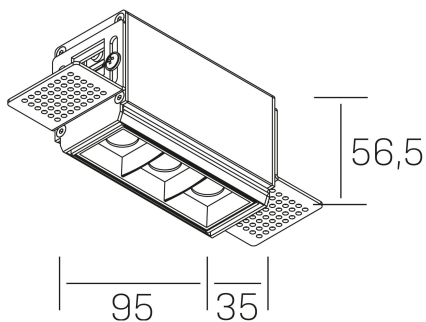

nses
K51300.01.TR.WH-BK.15.ST.9.40

GENERAL DETAILS

INSTALLATION	Trimless
FINISHES ALUMINIUM	Black-White
LIGHT DIRECTION	Fixed
BEAM ANGLE	15°
INT/EXT IP DEGREE	IP20
MATERIAL	Aluminum
IK DEGREE	IK 6
UTILIZATION	Indoor
WARRANTY	3 years

ELECTRICAL DETAILS

LAMP	LED
POWER	6 W
COLOUR TEMPERATURE	4000K
LUMINOUS FLUX	560 Lm
EFFICACY DIMMING	80 Lm/W
DIMABLE	No Dim
DRIVER	Remote
CLASS PROTECTION	II
COLOUR RENDERING INDEX	CRI>90
VOLTAGE	220-240 V
FRECUENCIA	50-60 Hz
CURRENT INTENSITY	700 mA
LIFE TIME	50.000 h

GENERAL DIMENSIONS

DIMENSIONS	95×35 mm
CUT OUT	100×70 mm
HEIGHT	h 56.5 mm
DIMENSIONES DE EMBALAJE	190 × 80 × 85 mm
PESO NETO	38

*Please might expect a max.15% figure reduction in finishes other than white