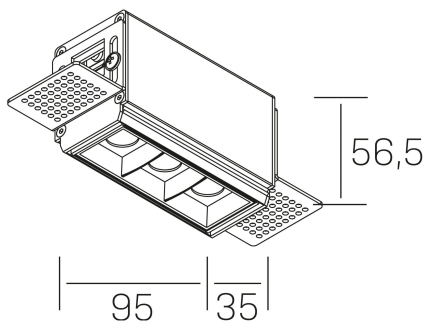

n ses
K51300.01.TR.BK-BK.15.ST.9.27.PU

GENERAL DETAILS

INSTALLATION	Trimless
FINISHES ALUMINIUM	Black-Black
LIGHT DIRECTION	Fixed
BEAM ANGLE	15°
INT/EXT IP DEGREE	IP20
MATERIAL	Aluminum
IK DEGREE	IK 6
UTILIZATION	Indoor
WARRANTY	3 years

ELECTRICAL DETAILS

LAMP	LED
POWER	6 W
COLOUR TEMPERATURE	2700K
LUMINOUS FLUX	480 Lm
EFFICACY DIMMING	69 Lm/W
DIMABLE	Push
DRIVER	Remote
CLASS PROTECTION	II
COLOUR RENDERING INDEX	CRI>90
VOLTAGE	220-240 V
FRECUENCIA	50-60 Hz
CURRENT INTENSITY	700 mA
LIFE TIME	35.000 h

GENERAL DIMENSIONS

DIMENSIONS	95×35 mm
CUT OUT	100×70 mm
HEIGHT	h 56.5 mm
DIMENSIONES DE EMBALAJE	190 × 80 × 85 mm
PESO NETO	38

*Please might expect a max.15% figure reduction in finishes other than white