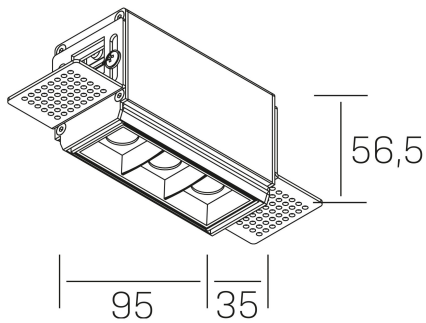

**n ses**  
K51300.01.TR.BK-BK.15.ST.9.27.PU

#### GENERAL DETAILS

INSTALLATION	Trimless
FINISHES ALUMINIUM	Black-Black
LIGHT DIRECTION	Fixed
BEAM ANGLE	15°
INT/EXT IP DEGREE	IP20
MATERIAL	Aluminum
IK DEGREE	IK 6
UTILIZATION	Indoor
WARRANTY	3 years

#### GENERAL DIMENSIONS

DIMENSIONS	95×35 mm
CUT OUT	100×70 mm
HEIGHT	h 56.5 mm
DIMENSIONES DE EMBALAJE	190 × 80 × 85 mm
PESO NETO	38

\*Please might expect a max.15% figure reduction in finishes other than white