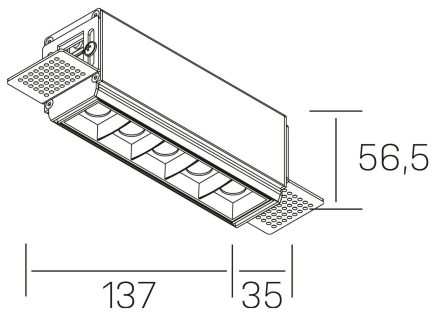

nses

K51300.02.TR.WH-BK.15.ST.9.40.PU

GENERAL DETAILS

INSTALLATION	Trimless
FINISHES ALUMINIUM	Black-White
LIGHT DIRECTION	Fixed
BEAM ANGLE	15°
INT/EXT IP DEGREE	IP20
MATERIAL	Aluminum
IK DEGREE	IK 6
UTILIZATION	Indoor
WARRANTY	3 years

ELECTRICAL DETAILS

LAMP	LED
POWER	10W
COLOUR TEMPERATURE	2700K
LUMINOUS FLUX	835 Lm
EFFICACY DIMMING	70 Lm/W
DIMABLE	Push
DRIVER	Remote
CLASS PROTECTION	II
COLOUR RENDERING INDEX	CRI>90
VOLTAGE	220-240 V
FRECUENCIA	50-60 Hz
CURRENT INTENSITY	700 mA
LIFE TIME	50.000 h

GENERAL DIMENSIONS

DIMENSIONS	137×35 mm
CUT OUT	143×70 mm
HEIGHT	h 56.5 mm
DIMENSIONES DE EMBALAJE	190 × 80 × 85 mm
PESO NETO	48

*Please might expect a max.15% figure reduction in finishes other than white