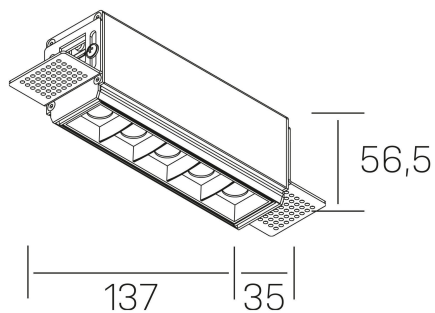

#### GENERAL DETAILS

INSTALLATION	Trimless
FINISHES ALUMINIUM	Black-White
LIGHT DIRECTION	Fixed
BEAM ANGLE	15°
INT/EXT IP DEGREE	IP20
MATERIAL	Aluminum
IK DEGREE	IK 6
UTILIZATION	Indoor
WARRANTY	3 years

#### GENERAL DIMENSIONS

DIMENSIONS	137×35 mm
CUT OUT	143×70 mm
HEIGHT	h 56.5 mm
DIMENSIONES DE EMBALAJE	190 × 80 × 85 mm
PESO NETO	48

\*Please might expect a max.15% figure reduction in finishes other than white