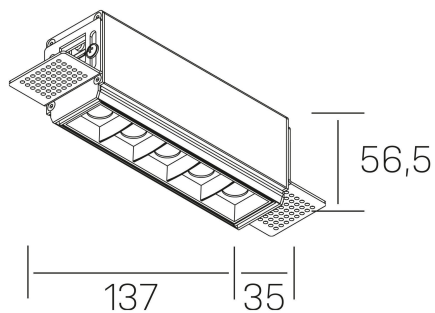

nses
K51300.02.TR.BK-BK.45.ST.9.40.D1

GENERAL DETAILS

INSTALLATION	Trimless
FINISHES ALUMINIUM	Black-Black
LIGHT DIRECTION	Fixed
BEAM ANGLE	45°
INT/EXT IP DEGREE	IP20
MATERIAL	Aluminum
IK DEGREE	IK 6
UTILIZATION	Indoor
WARRANTY	3 years

GENERAL DIMENSIONS

DIMENSIONS	137×35 mm
CUT OUT	143×70 mm
HEIGHT	h 56.5 mm
DIMENSIONES DE EMBALAJE	190 × 80 × 85 mm
PESO NETO	48

*Please might expect a max.15% figure reduction in finishes other than white