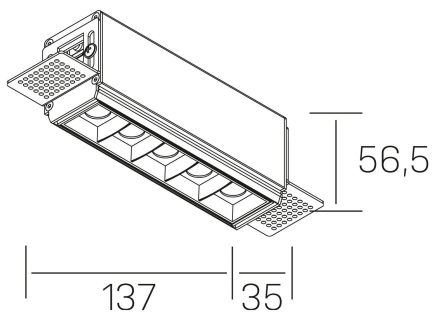

nses
K51300.02.TR.BK-BK.45.ST.9.40.D1

GENERAL DETAILS

INSTALLATION	Trimless
FINISHES ALUMINIUM	Black-Black
LIGHT DIRECTION	Fixed
BEAM ANGLE	45°
INT/EXT IP DEGREE	IP20
MATERIAL	Aluminum
IK DEGREE	IK 6
UTILIZATION	Indoor
WARRANTY	3 years

GENERAL DIMENSIONS

DIMENSIONS	137×35 mm
CUT OUT	143×70 mm
HEIGHT	h 56.5 mm
DIMENSIONES DE EMBALAJE	190 × 80 × 85 mm
PESO NETO	48

*Please might expect a max.15% figure reduction in finishes other than white