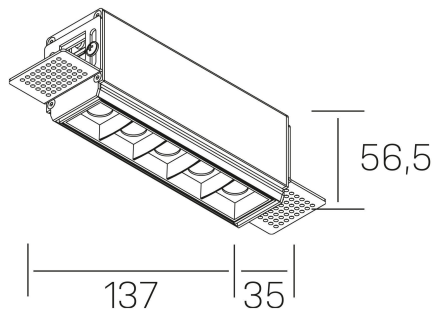

#### GENERAL DETAILS

INSTALLATION	Trimless
FINISHES ALUMINIUM	Black-Black
LIGHT DIRECTION	Fixed
BEAM ANGLE	15°
INT/EXT IP DEGREE	IP20
MATERIAL	Aluminum
IK DEGREE	IK 6
UTILIZATION	Indoor
WARRANTY	3 years

#### GENERAL DIMENSIONS

DIMENSIONS	137×35 mm
CUT OUT	143×70 mm
HEIGHT	h 56.5 mm
DIMENSIONES DE EMBALAJE	190 × 80 × 85 mm
PESO NETO	48

\*Please might expect a max.15% figure reduction in finishes other than white