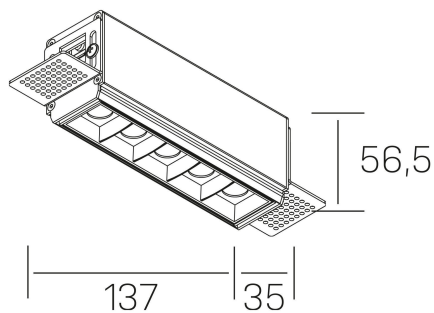

nses
K51300.02.TR.BK-BK.15.ST.9.40

GENERAL DETAILS

INSTALLATION	Trimless
FINISHES ALUMINIUM	Black-Black
LIGHT DIRECTION	Fixed
BEAM ANGLE	15°
INT/EXT IP DEGREE	IP20
MATERIAL	Aluminum
IK DEGREE	IK 6
UTILIZATION	Indoor
WARRANTY	3 years

GENERAL DIMENSIONS

DIMENSIONS	137×35 mm
CUT OUT	143×70 mm
HEIGHT	h 56.5 mm
DIMENSIONES DE EMBALAJE	190 × 80 × 85 mm
PESO NETO	48

*Please might expect a max.15% figure reduction in finishes other than white