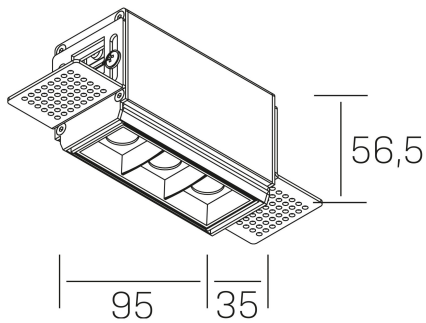

nses

K51300.01.TR.WH-BK.45.ST.9.30.PU

GENERAL DETAILS

INSTALLATION	Trimless
FINISHES ALUMINIUM	Black-White
LIGHT DIRECTION	Fixed
BEAM ANGLE	45°
INT/EXT IP DEGREE	IP20
MATERIAL	Aluminum
IK DEGREE	IK 6
UTILIZATION	Indoor
WARRANTY	3 years

ELECTRICAL DETAILS

LAMP	LED
POWER	6 W
COLOUR TEMPERATURE	3000K
LUMINOUS FLUX	520 Lm
EFFICACY DIMMING	74 Lm/W
DIMABLE	Push
DRIVER	Remote
CLASS PROTECTION	II
COLOUR RENDERING INDEX	CRI>90
VOLTAGE	220-240 V
FRECUENCIA	50-60 Hz
CURRENT INTENSITY	700 mA
LIFE TIME	35.000 h

GENERAL DIMENSIONS

DIMENSIONS	95×35 mm
CUT OUT	100×70 mm
HEIGHT	h 56.5 mm
DIMENSIONES DE EMBALAJE	190 × 80 × 85 mm
PESO NETO	38

*Please might expect a max.15% figure reduction in finishes other than white