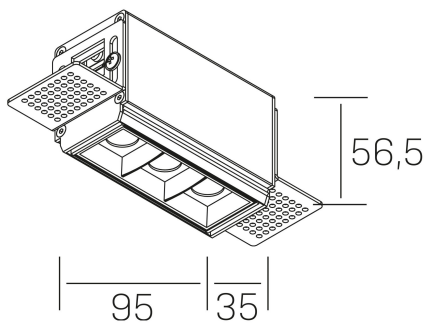

## GENERAL DETAILS

INSTALLATION	Trimless
FINISHES ALUMINIUM	Black-White
LIGHT DIRECTION	Fixed
BEAM ANGLE	15°
INT/EXT IP DEGREE	IP20
MATERIAL	Aluminum
IK DEGREE	IK 6
UTILIZATION	Indoor
WARRANTY	3 years

## GENERAL DIMENSIONS

DIMENSIONS	95×35 mm
CUT OUT	100×70 mm
HEIGHT	h 56.5 mm
DIMENSIONES DE EMBALAJE	190 × 80 × 85 mm
PESO NETO	38

\*Please might expect a max.15% figure reduction in finishes other than white