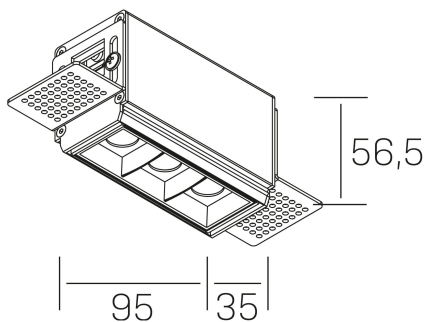

#### GENERAL DETAILS

INSTALLATION	Trimless
FINISHES ALUMINIUM	Black-Black
LIGHT DIRECTION	Fixed
BEAM ANGLE	15°
INT/EXT IP DEGREE	IP20
MATERIAL	Aluminum
IK DEGREE	IK 6
UTILIZATION	Indoor
WARRANTY	3 years

#### GENERAL DIMENSIONS

DIMENSIONS	95×35 mm
CUT OUT	100×70 mm
HEIGHT	h 56.5 mm
DIMENSIONES DE EMBALAJE	190 × 80 × 85 mm
PESO NETO	38

\*Please might expect a max.15% figure reduction in finishes other than white