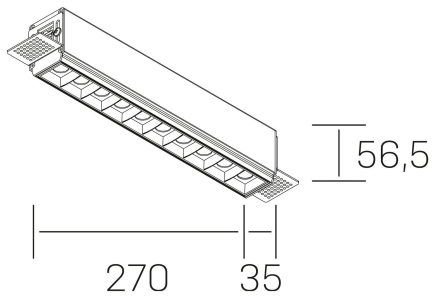

nses

K51300.03.TR.WH-BK.15.ST.9.27.PU

GENERAL DETAILS

INSTALLATION	Trimless
FINISHES ALUMINIUM	Black-White
LIGHT DIRECTION	Fixed
BEAM ANGLE	15°
INT/EXT IP DEGREE	IP20
MATERIAL	Aluminum
IK DEGREE	IK 6
UTILIZATION	Indoor
WARRANTY	3 years

ELECTRICAL DETAILS

LAMP	LED
POWER	20 W
COLOUR TEMPERATURE	3000K
LUMINOUS FLUX	1530 Lm
EFFICACY DIMMING	73 Lm/W
DIMABLE	Push
DRIVER	Remote
CLASS PROTECTION	II
COLOUR RENDERING INDEX	CRI>90
VOLTAGE	220-240 V
FRECUENCIA	50-60 Hz
CURRENT INTENSITY	600 mA
LIFE TIME	50.000 h

GENERAL DIMENSIONS

DIMENSIONS	270×35 mm
CUT OUT	275×70 mm
HEIGHT	h 56.5 mm
DIMENSIONES DE EMBALAJE	325 × 80 × 85 mm
PESO NETO	86

*Please might expect a max.15% figure reduction in finishes other than white