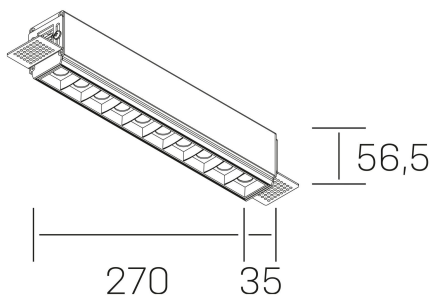

nses
K51300.03.TR.WH-BK.15.ST.9.27.D1

GENERAL DETAILS

INSTALLATION	Trimless
FINISHES ALUMINIUM	Black-White
LIGHT DIRECTION	Fixed
BEAM ANGLE	15°
INT/EXT IP DEGREE	IP20
MATERIAL	Aluminum
IK DEGREE	IK 6
UTILIZATION	Indoor
WARRANTY	5 years

ELECTRICAL DETAILS

LAMP	LED
POWER	20 W
COLOUR TEMPERATURE	2700K
LUMINOUS FLUX	1430 Lm
EFFICACY DIMMING	68 Lm/W
DIMABLE	1.10v
DRIVER	Remote
CLASS PROTECTION	II
COLOUR RENDERING INDEX	CRI>90
VOLTAGE	220-240 V
CURRENT INTENSITY	600 mA
LIFE TIME	50.000 h

GENERAL DIMENSIONS

DIMENSIONS	.03 (270x35mm)
CUT OUT	275x70 mm
HEIGHT	h 56.5 mm
DIMENSIONES DE EMBALAJE	325 × 80 × 85 mm
PESO NETO	86

*Please might expect a max.15% figure reduction in finishes other than white