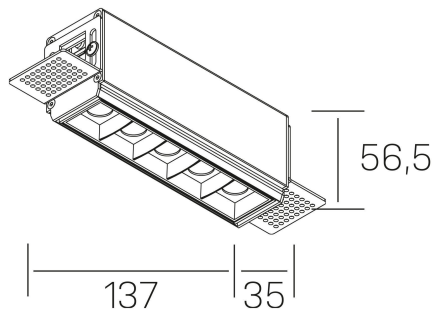

## GENERAL DETAILS

INSTALLATION	Trimless
FINISHES ALUMINIUM	Black-White
LIGHT DIRECTION	Fixed
BEAM ANGLE	45°
INT/EXT IP DEGREE	IP20
MATERIAL	Aluminum
IK DEGREE	IK 6
UTILIZATION	Indoor
WARRANTY	3 years

## GENERAL DIMENSIONS

DIMENSIONS	137×35 mm
CUT OUT	143×70 mm
HEIGHT	h 56.5 mm
DIMENSIONES DE EMBALAJE	190 × 80 × 85 mm
PESO NETO	48

\*Please might expect a max.15% figure reduction in finishes other than white