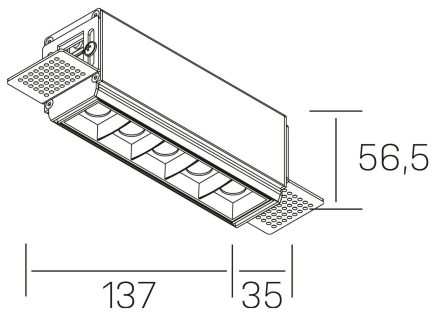

#### GENERAL DETAILS

INSTALLATION	Trimless
FINISHES ALUMINIUM	Black-White
LIGHT DIRECTION	Fixed
BEAM ANGLE	45°
INT/EXT IP DEGREE	IP20
MATERIAL	Aluminum
IK DEGREE	IK 6
UTILIZATION	Indoor
WARRANTY	3 years

#### GENERAL DIMENSIONS

DIMENSIONS	137×35 mm
CUT OUT	143×70 mm
HEIGHT	h 56.5 mm
DIMENSIONES DE EMBALAJE	190 × 80 × 85 mm
PESO NETO	48

\*Please might expect a max.15% figure reduction in finishes other than white