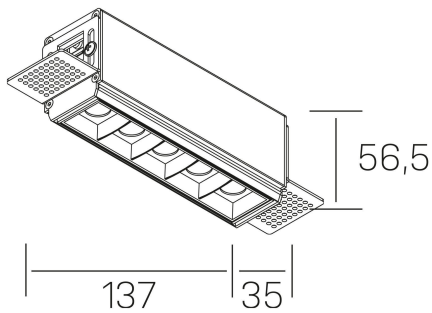

nses
K51300.02.TR.BK-BK.45.ST.9.30.D1

GENERAL DETAILS

INSTALLATION	Trimless
FINISHES ALUMINIUM	Black-Black
LIGHT DIRECTION	Fixed
BEAM ANGLE	45°
INT/EXT IP DEGREE	IP20
MATERIAL	Aluminum
IK DEGREE	IK 6
UTILIZATION	Indoor
WARRANTY	3 years

GENERAL DIMENSIONS

DIMENSIONS	137×35 mm
CUT OUT	143×70 mm
HEIGHT	h 56.5 mm
DIMENSIONES DE EMBALAJE	190 × 80 × 85 mm
PESO NETO	48

*Please might expect a max.15% figure reduction in finishes other than white