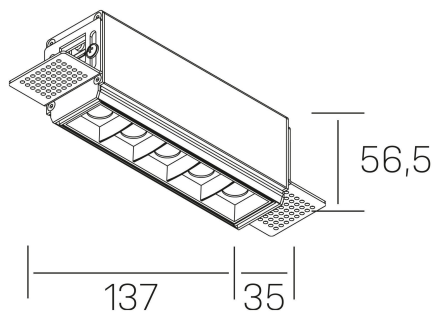

#### GENERAL DETAILS

INSTALLATION	Trimless
FINISHES ALUMINIUM	Black-Black
LIGHT DIRECTION	Fixed
BEAM ANGLE	15°
INT/EXT IP DEGREE	IP20
MATERIAL	Aluminum
IK DEGREE	IK 6
UTILIZATION	Indoor
WARRANTY	3 years

#### GENERAL DIMENSIONS

DIMENSIONS	137×35 mm
CUT OUT	143×70 mm
HEIGHT	h 56.5 mm
DIMENSIONES DE EMBALAJE	190 × 80 × 85 mm
PESO NETO	48

\*Please might expect a max.15% figure reduction in finishes other than white