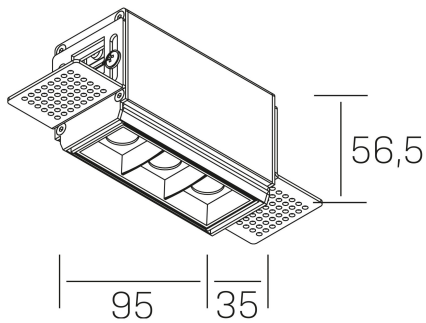

nseS
K51300.01.TR.BK-BK.15.ST.9.40

GENERAL DETAILS

INSTALLATION	Trimless
FINISHES ALUMINIUM	Black-Black
LIGHT DIRECTION	Fixed
BEAM ANGLE	15°
INT/EXT IP DEGREE	IP20
MATERIAL	Aluminum
IK DEGREE	IK 6
UTILIZATION	Indoor
WARRANTY	3 years

ELECTRICAL DETAILS

LAMP	LED
POWER	6 W
COLOUR TEMPERATURE	4000K
LUMINOUS FLUX	560 Lm
EFFICACY DIMMING	80 Lm/W
DIMABLE	No Dim
DRIVER	Remote
CLASS PROTECTION	II
COLOUR RENDERING INDEX	CRI>90
VOLTAGE	220-240 V
FRECUENCIA	50-60 Hz
CURRENT INTENSITY	700 mA
LIFE TIME	50.000 h

GENERAL DIMENSIONS

DIMENSIONS	95×35 mm
CUT OUT	100×70 mm
HEIGHT	h 56.5 mm
DIMENSIONES DE EMBALAJE	190 × 80 × 85 mm
PESO NETO	38

*Please might expect a max.15% figure reduction in finishes other than white