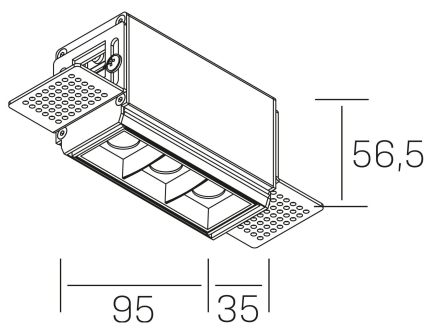

## GENERAL DETAILS

INSTALLATION	Trimless
FINISHES ALUMINIUM	Black-Black
LIGHT DIRECTION	Fixed
BEAM ANGLE	15°
INT/EXT IP DEGREE	IP20
MATERIAL	Aluminum
IK DEGREE	IK 6
UTILIZATION	Indoor
WARRANTY	3 years

## GENERAL DIMENSIONS

DIMENSIONS	95×35 mm
CUT OUT	100×70 mm
HEIGHT	h 56.5 mm
DIMENSIONES DE EMBALAJE	190 × 80 × 85 mm
PESO NETO	38

\*Please might expect a max.15% figure reduction in finishes other than white