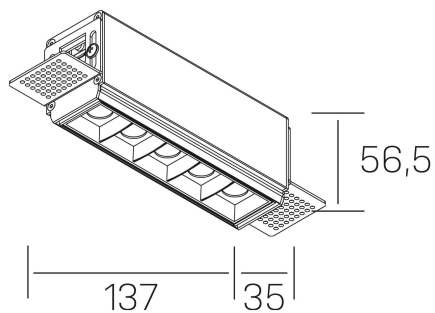

nses
K51300.02.TR.WH-BK.30.ST.9.40.D1

GENERAL DETAILS

INSTALLATION	Trimless
FINISHES ALUMINIUM	Black-White
LIGHT DIRECTION	Fixed
BEAM ANGLE	30°
INT/EXT IP DEGREE	IP20
MATERIAL	Aluminum
IK DEGREE	IK 6
UTILIZATION	Indoor
WARRANTY	3 years

GENERAL DIMENSIONS

DIMENSIONS	137×35 mm
CUT OUT	143×70 mm
HEIGHT	h 56.5 mm
DIMENSIONES DE EMBALAJE	190 × 80 × 85 mm
PESO NETO	48

*Please might expect a max.15% figure reduction in finishes other than white