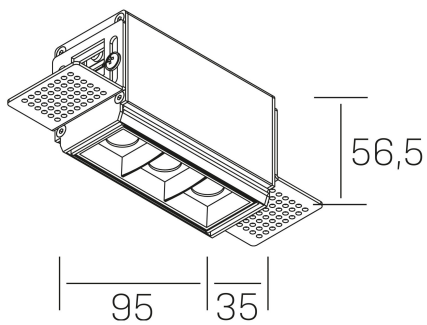

nse
K51300.01.TR.BK-BK.45.ST.9.30

GENERAL DETAILS

INSTALLATION	Trimless
FINISHES ALUMINIUM	Black-Black
LIGHT DIRECTION	Fixed
BEAM ANGLE	45°
INT/EXT IP DEGREE	IP20
MATERIAL	Aluminum
IK DEGREE	IK 6
UTILIZATION	Indoor
WARRANTY	3 years

ELECTRICAL DETAILS

LAMP	LED
POWER	6 W
COLOUR TEMPERATURE	3000K
LUMINOUS FLUX	520 Lm
EFFICACY DIMMING	74 Lm/W
DIMABLE	No Dim
DRIVER	Remote
CLASS PROTECTION	II
COLOUR RENDERING INDEX	CRI>90
VOLTAGE	220-240 V
FRECUENCIA	50-60 Hz
CURRENT INTENSITY	700 mA
LIFE TIME	35.000 h

GENERAL DIMENSIONS

DIMENSIONS	95×35 mm
CUT OUT	100×70 mm
HEIGHT	h 56.5 mm
DIMENSIONES DE EMBALAJE	190 × 80 × 85 mm
PESO NETO	38

*Please might expect a max.15% figure reduction in finishes other than white