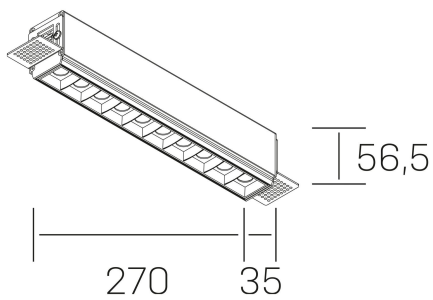

nses
K51300.03.TR.WH-BK.45.ST.9.30

GENERAL DETAILS

INSTALLATION	Trimless
FINISHES ALUMINIUM	Black-White
LIGHT DIRECTION	Fixed
BEAM ANGLE	45°
INT/EXT IP DEGREE	IP20
MATERIAL	Aluminum
IK DEGREE	IK 6
UTILIZATION	Indoor
WARRANTY	3 years

ELECTRICAL DETAILS

LAMP	LED
POWER	20 W
COLOUR TEMPERATURE	4000K
LUMINOUS FLUX	1630 Lm
EFFICACY DIMMING	78 Lm/W
DIMABLE	No Dim
DRIVER	Remote
CLASS PROTECTION	II
COLOUR RENDERING INDEX	CRI>90
VOLTAGE	220-240 V
FRECUENCIA	50-60 Hz
CURRENT INTENSITY	600 mA
LIFE TIME	35.000 h

GENERAL DIMENSIONS

DIMENSIONS	270×35 mm
CUT OUT	275×70 mm
HEIGHT	h 56.5 mm
DIMENSIONES DE EMBALAJE	325 × 80 × 85 mm
PESO NETO	86

*Please might expect a max.15% figure reduction in finishes other than white