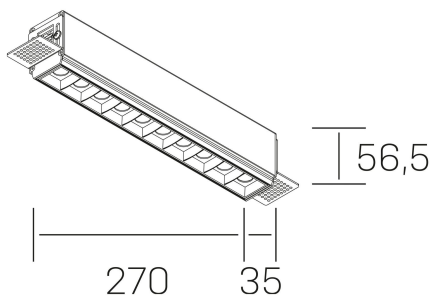

n ses
K51300.03.TR.BK-BK.45.ST.9.27.PU

GENERAL DETAILS

INSTALLATION	Trimless
FINISHES ALUMINIUM	Black-Black
LIGHT DIRECTION	Fixed
BEAM ANGLE	45°
INT/EXT IP DEGREE	IP20
MATERIAL	Aluminum
IK DEGREE	IK 6
UTILIZATION	Indoor
WARRANTY	3 years

ELECTRICAL DETAILS

LAMP	LED
POWER	20 W
COLOUR TEMPERATURE	4000K
LUMINOUS FLUX	1630 Lm
EFFICACY DIMMING	78 Lm/W
DIMABLE	Push
DRIVER	Remote
CLASS PROTECTION	II
COLOUR RENDERING INDEX	CRI>90
VOLTAGE	220-240 V
FRECUENCIA	50-60 Hz
CURRENT INTENSITY	600 mA
LIFE TIME	50.000 h

GENERAL DIMENSIONS

DIMENSIONS	270×35 mm
CUT OUT	275×70 mm
HEIGHT	h 56.5 mm
DIMENSIONES DE EMBALAJE	325 × 80 × 85 mm
PESO NETO	86

*Please might expect a max.15% figure reduction in finishes other than white