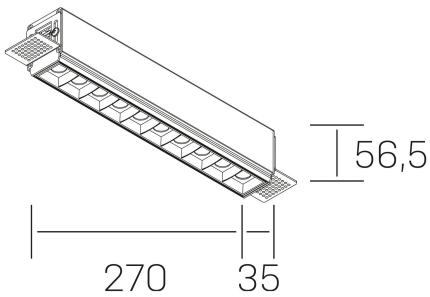

n ses
K51300.03.TR.BK-BK.30.ST.9.40.PC

GENERAL DETAILS

INSTALLATION	Trimless
FINISHES ALUMINIUM	Black-Black
LIGHT DIRECTION	Fixed
BEAM ANGLE	30°
INT/EXT IP DEGREE	IP20
MATERIAL	Aluminum
IK DEGREE	IK 6
UTILIZATION	Indoor
WARRANTY	3 years

ELECTRICAL DETAILS

LAMP	LED
POWER	20 W
COLOUR TEMPERATURE	2700K
LUMINOUS FLUX	1430 Lm
EFFICACY DIMMING	68 Lm/W
DIMABLE	PHASE CUT
DRIVER	Remote
CLASS PROTECTION	II
COLOUR RENDERING INDEX	CRI>90
VOLTAGE	220-240 V
FRECUENCIA	50-60 Hz
CURRENT INTENSITY	600 mA
LIFE TIME	50.000 h

GENERAL DIMENSIONS

DIMENSIONS	270×35 mm
CUT OUT	275×70 mm
HEIGHT	h 56.5 mm
DIMENSIONES DE EMBALAJE	325 × 80 × 85 mm
PESO NETO	86

*Please might expect a max.15% figure reduction in finishes other than white