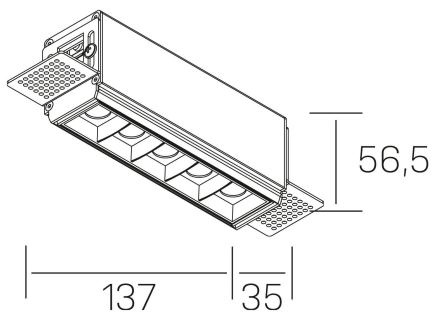

## GENERAL DETAILS

INSTALLATION	Trimless
FINISHES ALUMINIUM	Black-Black
LIGHT DIRECTION	Fixed
BEAM ANGLE	45°
INT/EXT IP DEGREE	IP20
MATERIAL	Aluminum
IK DEGREE	IK 6
UTILIZATION	Indoor
WARRANTY	3 years

## GENERAL DIMENSIONS

DIMENSIONS	137×35 mm
CUT OUT	143×70 mm
HEIGHT	h 56.5 mm
DIMENSIONES DE EMBALAJE	190 × 80 × 85 mm
PESO NETO	48

\*Please might expect a max.15% figure reduction in finishes other than white