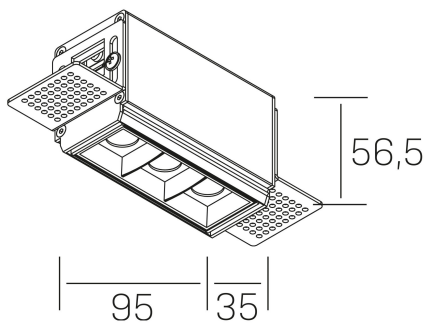

## GENERAL DETAILS

INSTALLATION	Trimless
FINISHES ALUMINIUM	Black-Black
LIGHT DIRECTION	Fixed
BEAM ANGLE	45°
INT/EXT IP DEGREE	IP20
MATERIAL	Aluminum
IK DEGREE	IK 6
UTILIZATION	Indoor
WARRANTY	3 years

## GENERAL DIMENSIONS

DIMENSIONS	95×35 mm
CUT OUT	100×70 mm
HEIGHT	h 56.5 mm
DIMENSIONES DE EMBALAJE	190 × 80 × 85 mm
PESO NETO	38

\*Please might expect a max.15% figure reduction in finishes other than white