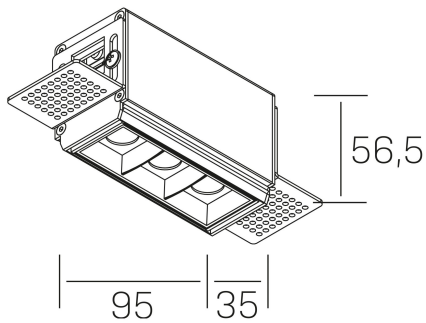

nse
K51300.01.TR.BK-BK.45.ST.9.27

GENERAL DETAILS

INSTALLATION	Trimless
FINISHES ALUMINIUM	Black-Black
LIGHT DIRECTION	Fixed
BEAM ANGLE	45°
INT/EXT IP DEGREE	IP20
MATERIAL	Aluminum
IK DEGREE	IK 6
UTILIZATION	Indoor
WARRANTY	3 years

ELECTRICAL DETAILS

LAMP	LED
POWER	6 W
COLOUR TEMPERATURE	2700K
LUMINOUS FLUX	480 Lm
EFFICACY DIMMING	69 Lm/W
DIMABLE	No Dim
DRIVER	Remote
CLASS PROTECTION	II
COLOUR RENDERING INDEX	CRI>90
VOLTAGE	220-240 V
FRECUENCIA	50-60 Hz
CURRENT INTENSITY	700 mA
LIFE TIME	50.000 h

GENERAL DIMENSIONS

DIMENSIONS	95×35 mm
CUT OUT	100×70 mm
HEIGHT	h 56.5 mm
DIMENSIONES DE EMBALAJE	190 × 80 × 85 mm
PESO NETO	38

*Please might expect a max.15% figure reduction in finishes other than white