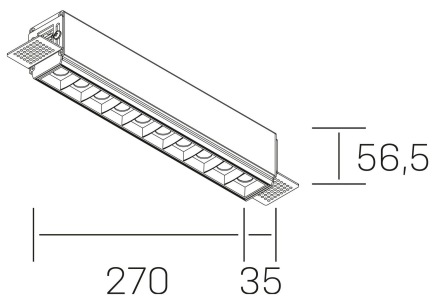

nses

K51300.03.TR.WH-BK.30.ST.9.30.PU

GENERAL DETAILS

INSTALLATION	Trimless
FINISHES ALUMINIUM	Black-White
LIGHT DIRECTION	Fixed
BEAM ANGLE	30°
INT/EXT IP DEGREE	IP20
MATERIAL	Aluminum
IK DEGREE	IK 6
UTILIZATION	Indoor
WARRANTY	3 years

ELECTRICAL DETAILS

LAMP	LED
POWER	20 W
COLOUR TEMPERATURE	4000K
LUMINOUS FLUX	1630 Lm
EFFICACY DIMMING	78 Lm/W
DIMABLE	Push
DRIVER	Remote
CLASS PROTECTION	II
COLOUR RENDERING INDEX	CRI>90
VOLTAGE	220-240 V
FRECUENCIA	50-60 Hz
CURRENT INTENSITY	600 mA
LIFE TIME	35.000 h

GENERAL DIMENSIONS

DIMENSIONS	270×35 mm
CUT OUT	275×70 mm
HEIGHT	h 56.5 mm
DIMENSIONES DE EMBALAJE	325 × 80 × 85 mm
PESO NETO	86

*Please might expect a max.15% figure reduction in finishes other than white