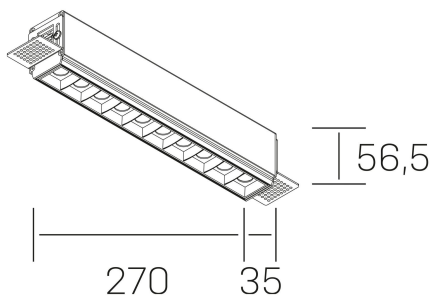

nses

K51300.03.TR.WH-BK.30.ST.9.30.PU

GENERAL DETAILS

INSTALLATION	Trimless
FINISHES ALUMINIUM	Black-White
LIGHT DIRECTION	Fixed
BEAM ANGLE	30°
INT/EXT IP DEGREE	IP20
MATERIAL	Aluminum
IK DEGREE	IK 6
UTILIZATION	Indoor
WARRANTY	3 years

ELECTRICAL DETAILS

LAMP	LED
POWER	20 W
COLOUR TEMPERATURE	4000K
LUMINOUS FLUX	1630 Lm
EFFICACY DIMMING	78 Lm/W
DIMABLE	Push
DRIVER	Remote
CLASS PROTECTION	II
COLOUR RENDERING INDEX	CRI>90
VOLTAGE	220-240 V
FRECUENCIA	50-60 Hz
CURRENT INTENSITY	600 mA
LIFE TIME	50.000 h

GENERAL DIMENSIONS

DIMENSIONS	270×35 mm
CUT OUT	275×70 mm
HEIGHT	h 56.5 mm
DIMENSIONES DE EMBALAJE	325 × 80 × 85 mm
PESO NETO	86

*Please might expect a max.15% figure reduction in finishes other than white