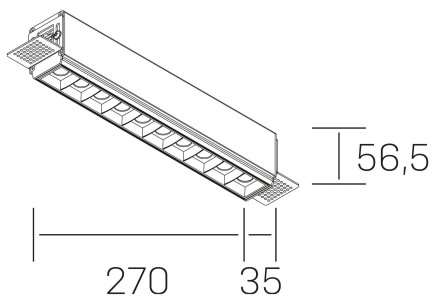

nses
K51300.03.TR.WH-BK.30.ST.9.30.D1

GENERAL DETAILS

INSTALLATION	Trimless
FINISHES ALUMINIUM	Black-White
LIGHT DIRECTION	Fixed
BEAM ANGLE	30°
INT/EXT IP DEGREE	IP20
MATERIAL	Aluminum
IK DEGREE	IK 6
UTILIZATION	Indoor
WARRANTY	3 years

ELECTRICAL DETAILS

LAMP	LED
POWER	20 W
COLOUR TEMPERATURE	3000K
LUMINOUS FLUX	1530 Lm
EFFICACY DIMMING	73 Lm/W
DIMABLE	1.10v
DRIVER	Remote
CLASS PROTECTION	II
COLOUR RENDERING INDEX	CRI>90
VOLTAGE	220-240 V
FRECUENCIA	50-60 Hz
CURRENT INTENSITY	600 mA
LIFE TIME	35.000 h

GENERAL DIMENSIONS

DIMENSIONS	270×35 mm
CUT OUT	275×70 mm
HEIGHT	h 56.5 mm
DIMENSIONES DE EMBALAJE	325 × 80 × 85 mm
PESO NETO	86

*Please might expect a max.15% figure reduction in finishes other than white