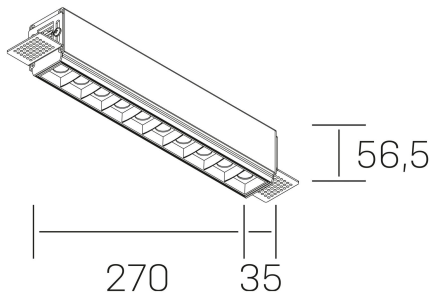

## GENERAL DETAILS

INSTALLATION	Trimless
FINISHES ALUMINIUM	Black-White
LIGHT DIRECTION	Fixed
BEAM ANGLE	15°
INT/EXT IP DEGREE	IP20
MATERIAL	Aluminum
IK DEGREE	IK 6
UTILIZATION	Indoor
WARRANTY	3 years

## ELECTRICAL DETAILS

LAMP	LED
POWER	20 W
COLOUR TEMPERATURE	4000K
LUMINOUS FLUX	1630 Lm
EFFICACY DIMMING	78 Lm/W
DIMABLE	PHASE CUT
DRIVER	Remote
CLASS PROTECTION	II
COLOUR RENDERING INDEX	CRI>90
VOLTAGE	220-240 V
FRECUENCIA	50-60 Hz
CURRENT INTENSITY	600 mA
LIFE TIME	50.000 h

## GENERAL DIMENSIONS

DIMENSIONS	270×35 mm
CUT OUT	275×70 mm
HEIGHT	h 56.5 mm
DIMENSIONES DE EMBALAJE	325 × 80 × 85 mm
PESO NETO	86

\*Please might expect a max.15% figure reduction in finishes other than white