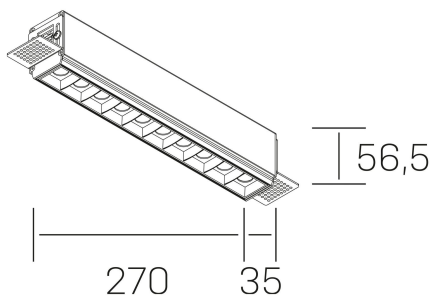

**n ses**  
K51300.03.TR.BK-BK.30.ST.9.40.PU

## GENERAL DETAILS

INSTALLATION	Trimless
FINISHES ALUMINIUM	Black-Black
LIGHT DIRECTION	Fixed
BEAM ANGLE	30°
INT/EXT IP DEGREE	IP20
MATERIAL	Aluminum
IK DEGREE	IK 6
UTILIZATION	Indoor
WARRANTY	3 years

## GENERAL DIMENSIONS

DIMENSIONS	270×35 mm
CUT OUT	275×70 mm
HEIGHT	h 56.5 mm
DIMENSIONES DE EMBALAJE	325 × 80 × 85 mm
PESO NETO	86

\*Please might expect a max.15% figure reduction in finishes other than white