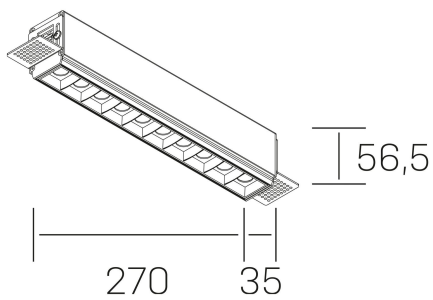

n ses
K51300.03.TR.BK-BK.45.ST.9.40.PU

GENERAL DETAILS

INSTALLATION	Trimless
FINISHES ALUMINIUM	Black-Black
LIGHT DIRECTION	Fixed
BEAM ANGLE	45°
INT/EXT IP DEGREE	IP20
MATERIAL	Aluminum
IK DEGREE	IK 6
UTILIZATION	Indoor
WARRANTY	3 years

ELECTRICAL DETAILS

LAMP	LED
POWER	20 W
COLOUR TEMPERATURE	4000K
LUMINOUS FLUX	1630 Lm
EFFICACY DIMMING	78 Lm/W
DIMABLE	Push
DRIVER	Remote
CLASS PROTECTION	II
COLOUR RENDERING INDEX	CRI>90
VOLTAGE	220-240 V
FRECUENCIA	50-60 Hz
CURRENT INTENSITY	600 mA
LIFE TIME	50.000 h

GENERAL DIMENSIONS

DIMENSIONS	270×35 mm
CUT OUT	275×70 mm
HEIGHT	h 56.5 mm
DIMENSIONES DE EMBALAJE	325 × 80 × 85 mm
PESO NETO	86

*Please might expect a max.15% figure reduction in finishes other than white