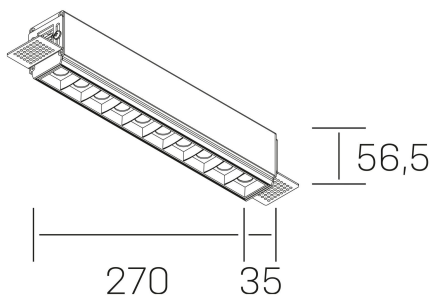

## GENERAL DETAILS

INSTALLATION	Trimless
FINISHES ALUMINIUM	Black-Black
LIGHT DIRECTION	Fixed
BEAM ANGLE	45°
INT/EXT IP DEGREE	IP20
MATERIAL	Aluminum
IK DEGREE	IK 6
UTILIZATION	Indoor
WARRANTY	3 years

## GENERAL DIMENSIONS

DIMENSIONS	270×35 mm
CUT OUT	275×70 mm
HEIGHT	h 56.5 mm
DIMENSIONES DE EMBALAJE	325 × 80 × 85 mm
PESO NETO	86

\*Please might expect a max.15% figure reduction in finishes other than white