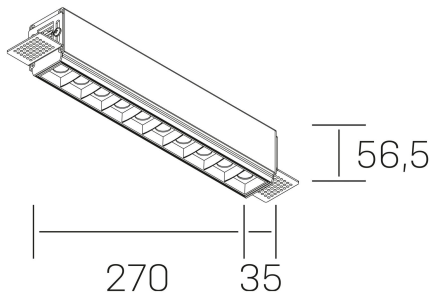

n ses
K51300.03.TR.BK-BK.45.ST.9.27

GENERAL DETAILS

INSTALLATION	Trimless
FINISHES ALUMINIUM	Black-Black
LIGHT DIRECTION	Fixed
BEAM ANGLE	45°
INT/EXT IP DEGREE	IP20
MATERIAL	Aluminum
IK DEGREE	IK 6
UTILIZATION	Indoor
WARRANTY	3 years

ELECTRICAL DETAILS

LAMP	LED
POWER	20 W
COLOUR TEMPERATURE	3000K
LUMINOUS FLUX	1530 Lm
EFFICACY DIMMING	73 Lm/W
DIMABLE	No Dim
DRIVER	Remote
CLASS PROTECTION	II
COLOUR RENDERING INDEX	CRI>90
VOLTAGE	220-240 V
FRECUENCIA	50-60 Hz
CURRENT INTENSITY	600 mA
LIFE TIME	35.000 h

GENERAL DIMENSIONS

DIMENSIONS	270×35 mm
CUT OUT	275×70 mm
HEIGHT	h 56.5 mm
DIMENSIONES DE EMBALAJE	325 × 80 × 85 mm
PESO NETO	86

*Please might expect a max.15% figure reduction in finishes other than white