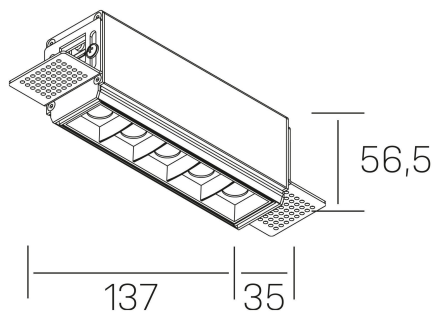

nses
K51300.02.TR.BK-BK.15.ST.9.30.D1

GENERAL DETAILS

INSTALLATION	Trimless
FINISHES ALUMINIUM	Black-Black
LIGHT DIRECTION	Fixed
BEAM ANGLE	15°
INT/EXT IP DEGREE	IP20
MATERIAL	Aluminum
IK DEGREE	IK 6
UTILIZATION	Indoor
WARRANTY	3 years

GENERAL DIMENSIONS

DIMENSIONS	137×35 mm
CUT OUT	143×70 mm
HEIGHT	h 56.5 mm
DIMENSIONES DE EMBALAJE	190 × 80 × 85 mm
PESO NETO	48

*Please might expect a max.15% figure reduction in finishes other than white