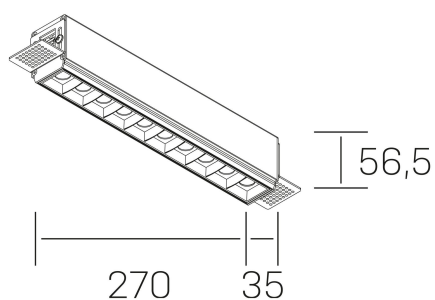

nses
K51300.03.TR.WH-BK.45.ST.9.27

GENERAL DETAILS

INSTALLATION	Trimless
FINISHES ALUMINIUM	Black-White
LIGHT DIRECTION	Fixed
BEAM ANGLE	45°
INT/EXT IP DEGREE	IP20
MATERIAL	Aluminum
IK DEGREE	IK 6
UTILIZATION	Indoor
WARRANTY	3 years

ELECTRICAL DETAILS

LAMP	LED
POWER	20 W
COLOUR TEMPERATURE	3000K
LUMINOUS FLUX	1530 Lm
EFFICACY DIMMING	73 Lm/W
DIMABLE	No Dim
DRIVER	Remote
CLASS PROTECTION	II
COLOUR RENDERING INDEX	CRI>90
VOLTAGE	220-240 V
FRECUENCIA	50-60 Hz
CURRENT INTENSITY	600 mA
LIFE TIME	35.000 h

GENERAL DIMENSIONS

DIMENSIONS	270×35 mm
CUT OUT	275×70 mm
HEIGHT	h 56.5 mm
DIMENSIONES DE EMBALAJE	325 × 80 × 85 mm
PESO NETO	86

*Please might expect a max.15% figure reduction in finishes other than white