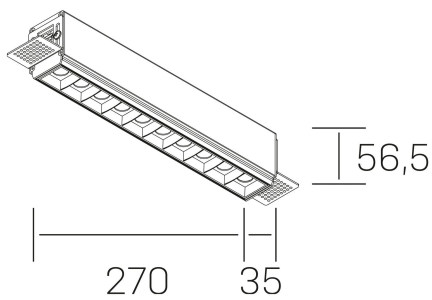

nseS
K51300.03.TR.BK-BK.45.ST.9.40.D1

GENERAL DETAILS

INSTALLATION	Trimless
FINISHES ALUMINIUM	Black-Black
LIGHT DIRECTION	Fixed
BEAM ANGLE	45°
INT/EXT IP DEGREE	IP20
MATERIAL	Aluminum
IK DEGREE	IK 6
UTILIZATION	Indoor
WARRANTY	3 years

ELECTRICAL DETAILS

LAMP	LED
POWER	20 W
COLOUR TEMPERATURE	3000K
LUMINOUS FLUX	1530 Lm
EFFICACY DIMMING	73 Lm/W
DIMABLE	1.10v
DRIVER	Remote
CLASS PROTECTION	II
COLOUR RENDERING INDEX	CRI>90
VOLTAGE	220-240 V
FRECUENCIA	50-60 Hz
CURRENT INTENSITY	600 mA
LIFE TIME	35.000 h

GENERAL DIMENSIONS

DIMENSIONS	270×35 mm
CUT OUT	275×70 mm
HEIGHT	h 56.5 mm
DIMENSIONES DE EMBALAJE	325 × 80 × 85 mm
PESO NETO	86

*Please might expect a max.15% figure reduction in finishes other than white