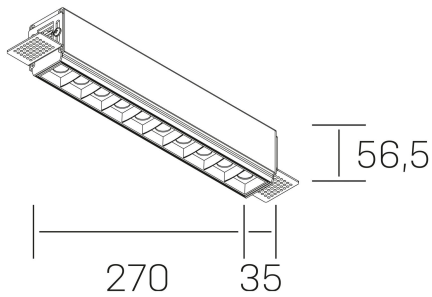

nses
K51300.03.TR.BK-BK.15.ST.9.40.PC

GENERAL DETAILS

INSTALLATION	Trimless
FINISHES ALUMINIUM	Black-Black
LIGHT DIRECTION	Fixed
BEAM ANGLE	15°
INT/EXT IP DEGREE	IP20
MATERIAL	Aluminum
IK DEGREE	IK 6
UTILIZATION	Indoor
WARRANTY	3 years

ELECTRICAL DETAILS

LAMP	LED
POWER	20 W
COLOUR TEMPERATURE	3000K
LUMINOUS FLUX	1530 Lm
EFFICACY DIMMING	73 Lm/W
DIMABLE	PHASE CUT
DRIVER	Remote
CLASS PROTECTION	II
COLOUR RENDERING INDEX	CRI>90
VOLTAGE	220-240 V
FRECUENCIA	50-60 Hz
CURRENT INTENSITY	600 mA
LIFE TIME	35.000 h

GENERAL DIMENSIONS

DIMENSIONS	270×35 mm
CUT OUT	275×70 mm
HEIGHT	h 56.5 mm
DIMENSIONES DE EMBALAJE	325 × 80 × 85 mm
PESO NETO	86

*Please might expect a max.15% figure reduction in finishes other than white