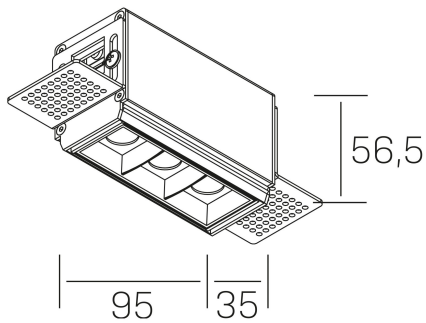

## GENERAL DETAILS

INSTALLATION	Trimless
FINISHES ALUMINIUM	Black-White
LIGHT DIRECTION	Fixed
BEAM ANGLE	45°
INT/EXT IP DEGREE	IP20
MATERIAL	Aluminum
IK DEGREE	IK 6
UTILIZATION	Indoor
WARRANTY	3 years

## GENERAL DIMENSIONS

DIMENSIONS	95×35 mm
CUT OUT	100×70 mm
HEIGHT	h 56.5 mm
DIMENSIONES DE EMBALAJE	190 × 80 × 85 mm
PESO NETO	38

\*Please might expect a max.15% figure reduction in finishes other than white