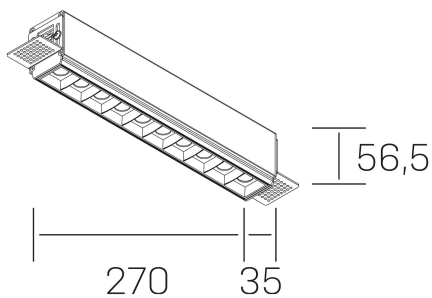

nses
K51300.03.TR.WH-BK.30.ST.9.40.PC

GENERAL DETAILS

INSTALLATION	Trimless
FINISHES ALUMINIUM	Black-White
LIGHT DIRECTION	Fixed
BEAM ANGLE	30°
INT/EXT IP DEGREE	IP20
MATERIAL	Aluminum
IK DEGREE	IK 6
UTILIZATION	Indoor
WARRANTY	3 years

ELECTRICAL DETAILS

LAMP	LED
POWER	20 W
COLOUR TEMPERATURE	2700K
LUMINOUS FLUX	1430 Lm
EFFICACY DIMMING	68 Lm/W
DIMABLE	PHASE CUT
DRIVER	Remote
CLASS PROTECTION	II
COLOUR RENDERING INDEX	CRI>90
VOLTAGE	220-240 V
FRECUENCIA	50-60 Hz
CURRENT INTENSITY	600 mA
LIFE TIME	50.000 h

GENERAL DIMENSIONS

DIMENSIONS	270×35 mm
CUT OUT	275×70 mm
HEIGHT	h 56.5 mm
DIMENSIONES DE EMBALAJE	325 × 80 × 85 mm
PESO NETO	86

*Please might expect a max.15% figure reduction in finishes other than white