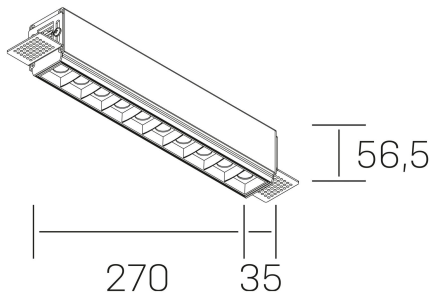

**nses**  
K51300.03.TR.WH-BK.30.ST.9.27.PC

#### GENERAL DETAILS

INSTALLATION	Trimless
FINISHES ALUMINIUM	Black-White
LIGHT DIRECTION	Fixed
BEAM ANGLE	30°
INT/EXT IP DEGREE	IP20
MATERIAL	Aluminum
IK DEGREE	IK 6
UTILIZATION	Indoor
WARRANTY	3 years

#### GENERAL DIMENSIONS

DIMENSIONS	270×35 mm
CUT OUT	275×70 mm
HEIGHT	h 56.5 mm
DIMENSIONES DE EMBALAJE	325 × 80 × 85 mm
PESO NETO	86

\*Please might expect a max.15% figure reduction in finishes other than white