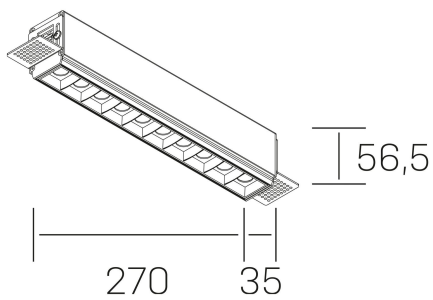

nses
K51300.03.TR.WH-BK.30.ST.9.27.PC

GENERAL DETAILS

INSTALLATION	Trimless
FINISHES ALUMINIUM	Black-White
LIGHT DIRECTION	Fixed
BEAM ANGLE	30°
INT/EXT IP DEGREE	IP20
MATERIAL	Aluminum
IK DEGREE	IK 6
UTILIZATION	Indoor
WARRANTY	3 years

ELECTRICAL DETAILS

LAMP	LED
POWER	20 W
COLOUR TEMPERATURE	2700K
LUMINOUS FLUX	1430 Lm
EFFICACY DIMMING	68 Lm/W
DIMABLE	PHASE CUT
DRIVER	Remote
CLASS PROTECTION	II
COLOUR RENDERING INDEX	CRI>90
VOLTAGE	220-240 V
FRECUENCIA	50-60 Hz
CURRENT INTENSITY	600 mA
LIFE TIME	35.000 h

GENERAL DIMENSIONS

DIMENSIONS	270×35 mm
CUT OUT	275×70 mm
HEIGHT	h 56.5 mm
DIMENSIONES DE EMBALAJE	325 × 80 × 85 mm
PESO NETO	86

*Please might expect a max.15% figure reduction in finishes other than white