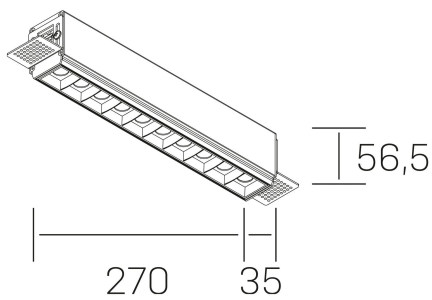

nses
K51300.03.TR.WH-BK.30.ST.9.27.D1

GENERAL DETAILS

INSTALLATION	Trimless
FINISHES ALUMINIUM	Black-White
LIGHT DIRECTION	Fixed
BEAM ANGLE	30°
INT/EXT IP DEGREE	IP20
MATERIAL	Aluminum
IK DEGREE	IK 6
UTILIZATION	Indoor
WARRANTY	3 years

ELECTRICAL DETAILS

LAMP	LED
POWER	20 W
COLOUR TEMPERATURE	4000K
LUMINOUS FLUX	1630 Lm
EFFICACY DIMMING	78 Lm/W
DIMABLE	1.10v
DRIVER	Remote
CLASS PROTECTION	II
COLOUR RENDERING INDEX	CRI>90
VOLTAGE	220-240 V
FRECUENCIA	50-60 Hz
CURRENT INTENSITY	600 mA
LIFE TIME	50.000 h

GENERAL DIMENSIONS

DIMENSIONS	270×35 mm
CUT OUT	275×70 mm
HEIGHT	h 56.5 mm
DIMENSIONES DE EMBALAJE	325 × 80 × 85 mm
PESO NETO	86

*Please might expect a max.15% figure reduction in finishes other than white