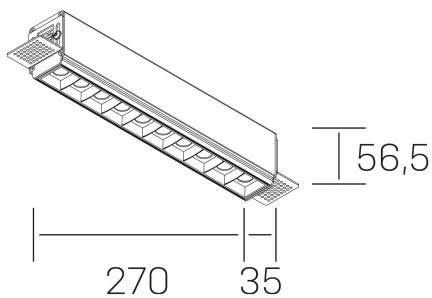

#### GENERAL DETAILS

INSTALLATION	Trimless
FINISHES ALUMINIUM	Black-White
LIGHT DIRECTION	Fixed
BEAM ANGLE	30°
INT/EXT IP DEGREE	IP20
MATERIAL	Aluminum
IK DEGREE	IK 6
UTILIZATION	Indoor
WARRANTY	3 years

#### GENERAL DIMENSIONS

DIMENSIONS	270×35 mm
CUT OUT	275×70 mm
HEIGHT	h 56.5 mm
DIMENSIONES DE EMBALAJE	325 × 80 × 85 mm
PESO NETO	86

\*Please might expect a max.15% figure reduction in finishes other than white