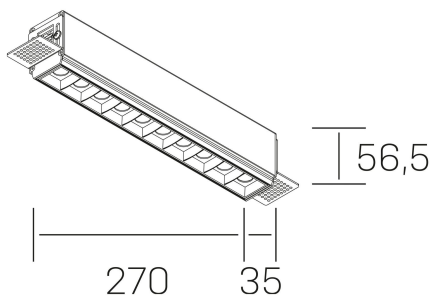

nses
K51300.03.TR.WH-BK.30.ST.9.27

GENERAL DETAILS

INSTALLATION	Trimless
FINISHES ALUMINIUM	Black-White
LIGHT DIRECTION	Fixed
BEAM ANGLE	30°
INT/EXT IP DEGREE	IP20
MATERIAL	Aluminum
IK DEGREE	IK 6
UTILIZATION	Indoor
WARRANTY	3 years

ELECTRICAL DETAILS

LAMP	LED
POWER	20 W
COLOUR TEMPERATURE	4000K
LUMINOUS FLUX	1630 Lm
EFFICACY DIMMING	78 Lm/W
DIMABLE	No Dim
DRIVER	Remote
CLASS PROTECTION	II
COLOUR RENDERING INDEX	CRI>90
VOLTAGE	220-240 V
FRECUENCIA	50-60 Hz
CURRENT INTENSITY	600 mA
LIFE TIME	35.000 h

GENERAL DIMENSIONS

DIMENSIONS	270×35 mm
CUT OUT	275×70 mm
HEIGHT	h 56.5 mm
DIMENSIONES DE EMBALAJE	325 × 80 × 85 mm
PESO NETO	86

*Please might expect a max.15% figure reduction in finishes other than white