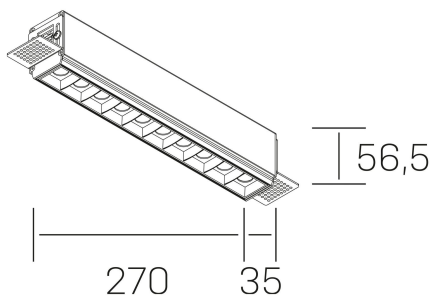

n ses
K51300.03.TR.BK-BK.45.ST.9.40.PC

GENERAL DETAILS

INSTALLATION	Trimless
FINISHES ALUMINIUM	Black-Black
LIGHT DIRECTION	Fixed
BEAM ANGLE	45°
INT/EXT IP DEGREE	IP20
MATERIAL	Aluminum
IK DEGREE	IK 6
UTILIZATION	Indoor
WARRANTY	3 years

ELECTRICAL DETAILS

LAMP	LED
POWER	20 W
COLOUR TEMPERATURE	4000K
LUMINOUS FLUX	1630 Lm
EFFICACY DIMMING	78 Lm/W
DIMABLE	PHASE CUT
DRIVER	Remote
CLASS PROTECTION	II
COLOUR RENDERING INDEX	CRI>90
VOLTAGE	220-240 V
FRECUENCIA	50-60 Hz
CURRENT INTENSITY	600 mA
LIFE TIME	35.000 h

GENERAL DIMENSIONS

DIMENSIONS	270×35 mm
CUT OUT	275×70 mm
HEIGHT	h 56.5 mm
DIMENSIONES DE EMBALAJE	325 × 80 × 85 mm
PESO NETO	86

*Please might expect a max.15% figure reduction in finishes other than white