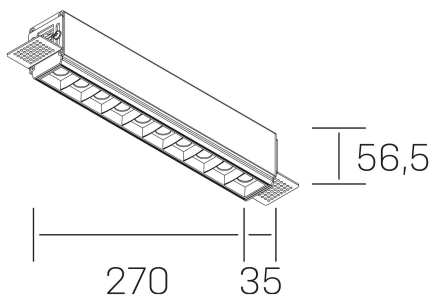

nses

K51300.03.TR.WH-BK.30.ST.9.27.PU

GENERAL DETAILS

INSTALLATION	Trimless
FINISHES ALUMINIUM	Black-White
LIGHT DIRECTION	Fixed
BEAM ANGLE	30°
INT/EXT IP DEGREE	IP20
MATERIAL	Aluminum
IK DEGREE	IK 6
UTILIZATION	Indoor
WARRANTY	3 years

ELECTRICAL DETAILS

LAMP	LED
POWER	20 W
COLOUR TEMPERATURE	2700K
LUMINOUS FLUX	1430 Lm
EFFICACY DIMMING	68 Lm/W
DIMABLE	Push
DRIVER	Remote
CLASS PROTECTION	II
COLOUR RENDERING INDEX	CRI>90
VOLTAGE	220-240 V
FRECUENCIA	50-60 Hz
CURRENT INTENSITY	600 mA
LIFE TIME	50.000 h

GENERAL DIMENSIONS

DIMENSIONS	270×35 mm
CUT OUT	275×70 mm
HEIGHT	h 56.5 mm
DIMENSIONES DE EMBALAJE	325 × 80 × 85 mm
PESO NETO	86

*Please might expect a max.15% figure reduction in finishes other than white