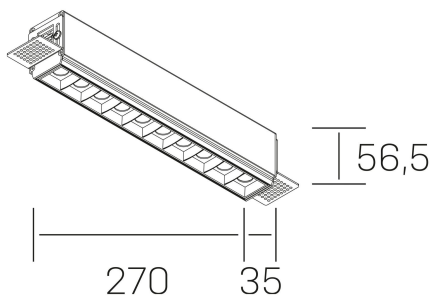

## GENERAL DETAILS

INSTALLATION	Trimless
FINISHES ALUMINIUM	Black-White
LIGHT DIRECTION	Fixed
BEAM ANGLE	30°
INT/EXT IP DEGREE	IP20
MATERIAL	Aluminum
IK DEGREE	IK 6
UTILIZATION	Indoor
WARRANTY	3 years

## GENERAL DIMENSIONS

DIMENSIONS	270×35 mm
CUT OUT	275×70 mm
HEIGHT	h 56.5 mm
DIMENSIONES DE EMBALAJE	325 × 80 × 85 mm
PESO NETO	86

\*Please might expect a max.15% figure reduction in finishes other than white