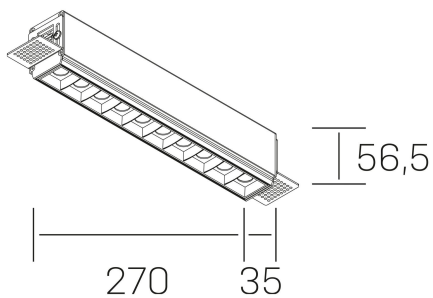

nses

K51300.03.TR.WH-BK.15.ST.9.30.PU

GENERAL DETAILS

INSTALLATION	Trimless
FINISHES ALUMINIUM	Black-White
LIGHT DIRECTION	Fixed
BEAM ANGLE	15°
INT/EXT IP DEGREE	IP20
MATERIAL	Aluminum
IK DEGREE	IK 6
UTILIZATION	Indoor
WARRANTY	3 years

ELECTRICAL DETAILS

LAMP	LED
POWER	20 W
COLOUR TEMPERATURE	2700K
LUMINOUS FLUX	1430 Lm
EFFICACY DIMMING	68 Lm/W
DIMABLE	Push
DRIVER	Remote
CLASS PROTECTION	II
COLOUR RENDERING INDEX	CRI>90
VOLTAGE	220-240 V
FRECUENCIA	50-60 Hz
CURRENT INTENSITY	600 mA
LIFE TIME	35.000 h

GENERAL DIMENSIONS

DIMENSIONS	270×35 mm
CUT OUT	275×70 mm
HEIGHT	h 56.5 mm
DIMENSIONES DE EMBALAJE	325 × 80 × 85 mm
PESO NETO	86

*Please might expect a max.15% figure reduction in finishes other than white