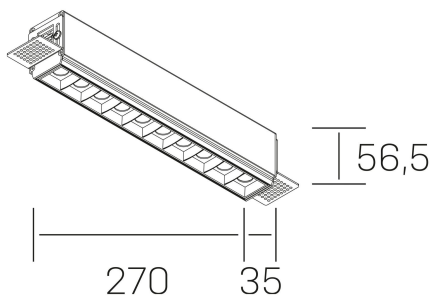

## GENERAL DETAILS

INSTALLATION	Trimless
FINISHES ALUMINIUM	Black-White
LIGHT DIRECTION	Fixed
BEAM ANGLE	15°
INT/EXT IP DEGREE	IP20
MATERIAL	Aluminum
IK DEGREE	IK 6
UTILIZATION	Indoor
WARRANTY	3 years

## GENERAL DIMENSIONS

DIMENSIONS	270×35 mm
CUT OUT	275×70 mm
HEIGHT	h 56.5 mm
DIMENSIONES DE EMBALAJE	325 × 80 × 85 mm
PESO NETO	86

\*Please might expect a max.15% figure reduction in finishes other than white