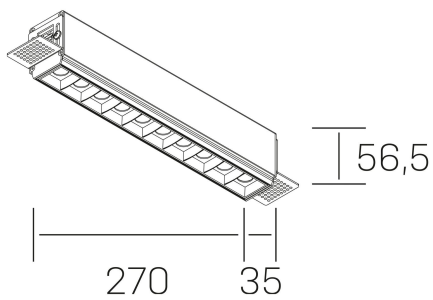

nses
K51300.03.TR.WH-BK.15.ST.9.30

GENERAL DETAILS

INSTALLATION	Trimless
FINISHES ALUMINIUM	Black-White
LIGHT DIRECTION	Fixed
BEAM ANGLE	15°
INT/EXT IP DEGREE	IP20
MATERIAL	Aluminum
IK DEGREE	IK 6
UTILIZATION	Indoor
WARRANTY	3 years

ELECTRICAL DETAILS

LAMP	LED
POWER	20 W
COLOUR TEMPERATURE	3000K
LUMINOUS FLUX	1530 Lm
EFFICACY DIMMING	73 Lm/W
DIMABLE	No Dim
DRIVER	Remote
CLASS PROTECTION	II
COLOUR RENDERING INDEX	CRI>90
VOLTAGE	220-240 V
FRECUENCIA	50-60 Hz
CURRENT INTENSITY	600 mA
LIFE TIME	50.000 h

GENERAL DIMENSIONS

DIMENSIONS	270×35 mm
CUT OUT	275×70 mm
HEIGHT	h 56.5 mm
DIMENSIONES DE EMBALAJE	325 × 80 × 85 mm
PESO NETO	86

*Please might expect a max.15% figure reduction in finishes other than white