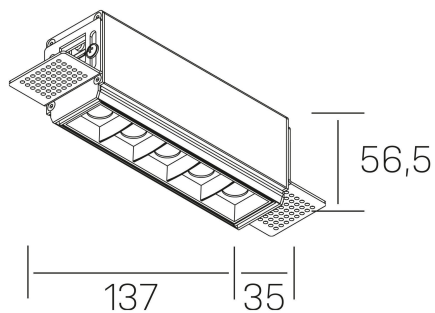

#### GENERAL DETAILS

INSTALLATION	Trimless
FINISHES ALUMINIUM	Black-Black
LIGHT DIRECTION	Fixed
BEAM ANGLE	30°
INT/EXT IP DEGREE	IP20
MATERIAL	Aluminum
IK DEGREE	IK 6
UTILIZATION	Indoor
WARRANTY	3 years

#### GENERAL DIMENSIONS

DIMENSIONS	137×35 mm
CUT OUT	143×70 mm
HEIGHT	h 56.5 mm
DIMENSIONES DE EMBALAJE	190 × 80 × 85 mm
PESO NETO	48

\*Please might expect a max.15% figure reduction in finishes other than white