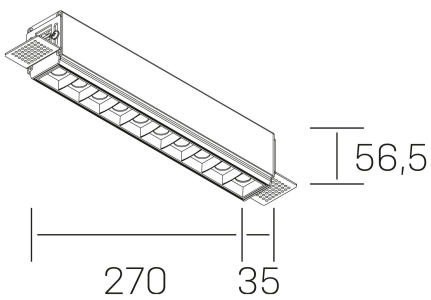

GENERAL DETAILS

INSTALLATION	Trimless
FINISHES ALUMINIUM	Black-White
LIGHT DIRECTION	Fixed
BEAM ANGLE	45°
INT/EXT IP DEGREE	IP20
MATERIAL	Aluminum
IK DEGREE	IK 6
UTILIZATION	Indoor
WARRANTY	3 years

ELECTRICAL DETAILS

GENERAL DIMENSIONS

DIMENSIONS	270×35 mm
CUT OUT	275×70 mm
HEIGHT	h 56.5 mm
DIMENSIONES DE EMBALAJE	325 × 80 × 85 mm
PESO NETO	86

*Please might expect a max.15% figure reduction in finishes other than white

nses
K51300.03.TR.WH-BK.45.ST.9.40.PC

DIMENSIONS	270×35 mm
CUT OUT	275×70 mm
HEIGHT	h 56.5 mm
DIMENSIONES DE EMBALAJE	325 × 80 × 85 mm
PESO NETO	86