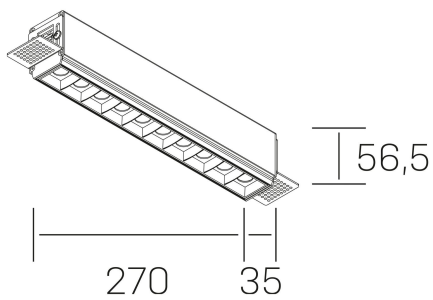

nses
K51300.03.TR.WH-BK.30.ST.9.30.PC

GENERAL DETAILS

INSTALLATION	Trimless
FINISHES ALUMINIUM	Black-White
LIGHT DIRECTION	Fixed
BEAM ANGLE	30°
INT/EXT IP DEGREE	IP20
MATERIAL	Aluminum
IK DEGREE	IK 6
UTILIZATION	Indoor
WARRANTY	3 years

ELECTRICAL DETAILS

LAMP	LED
POWER	20 W
COLOUR TEMPERATURE	3000K
LUMINOUS FLUX	1530 Lm
EFFICACY DIMMING	73 Lm/W
DIMABLE	PHASE CUT
DRIVER	Remote
CLASS PROTECTION	II
COLOUR RENDERING INDEX	CRI>90
VOLTAGE	220-240 V
FRECUENCIA	50-60 Hz
CURRENT INTENSITY	600 mA
LIFE TIME	35.000 h

GENERAL DIMENSIONS

DIMENSIONS	270×35 mm
CUT OUT	275×70 mm
HEIGHT	h 56.5 mm
DIMENSIONES DE EMBALAJE	325 × 80 × 85 mm
PESO NETO	86

*Please might expect a max.15% figure reduction in finishes other than white