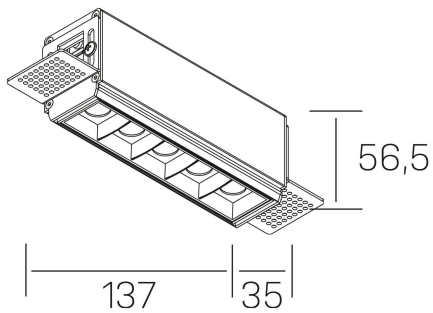

nses
K51300.02.TR.BK-BK.15.ST.9.30

GENERAL DETAILS

INSTALLATION	Trimless
FINISHES ALUMINIUM	Black-Black
LIGHT DIRECTION	Fixed
BEAM ANGLE	15°
INT/EXT IP DEGREE	IP20
MATERIAL	Aluminum
IK DEGREE	IK 6
UTILIZATION	Indoor
WARRANTY	3 years

GENERAL DIMENSIONS

DIMENSIONS	137×35 mm
CUT OUT	143×70 mm
HEIGHT	h 56.5 mm
DIMENSIONES DE EMBALAJE	190 × 80 × 85 mm
PESO NETO	48

*Please might expect a max.15% figure reduction in finishes other than white